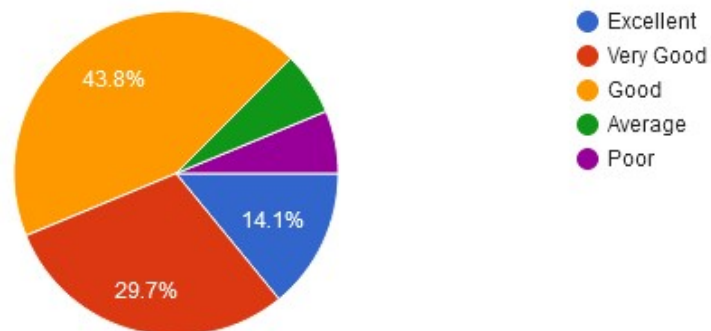

Mahila Vikas Sanstha's

INDRAPRASTHA NEW ARTS COMMERCE & SCIENCE COLLEGE, AT POST NALWADI, DIST. WARDHA (M.S.)

Accredited 'B' by NAAC

Approved by government
of Maharashtra

Affiliated to Rashtrasant Tukadoji
Maharaj Nagpur University, Nagpur

Recognised by U.G.C New Delhi
under section 2 (f) & 12 (b) of
UGC act 1956

11. Student's counseling activities: