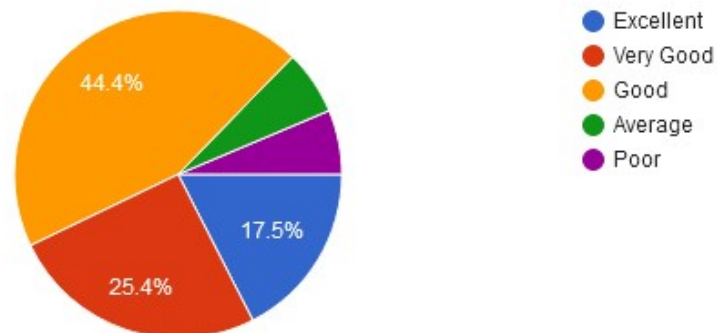

12. Academic Discipline (i.e timely conduct of lectures, practicals and related activities) observed by the college