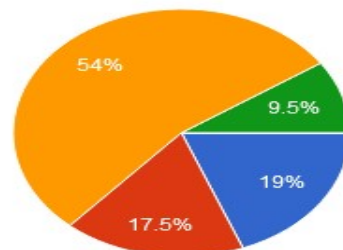

14. Improvement in soft skills, knowledge, ethics, morality, observed by you in your ward while studying in college

● Excellent
● Very Good
● Good
● Average
● Poor

IQAC
S. S. S. Patil
Coordinator
Internal Quality Assurance Cell
Indraprastha New Arts Commerce
and Science College, Wardha

PRINCIPAL
Indraprastha New Arts, Commerce
& Science College, WARDHA