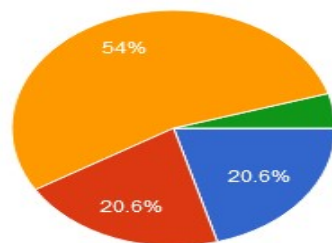

13. Examination system adopted by the college.

● Excellent
● Very Good
● Good
● Average
● Poor